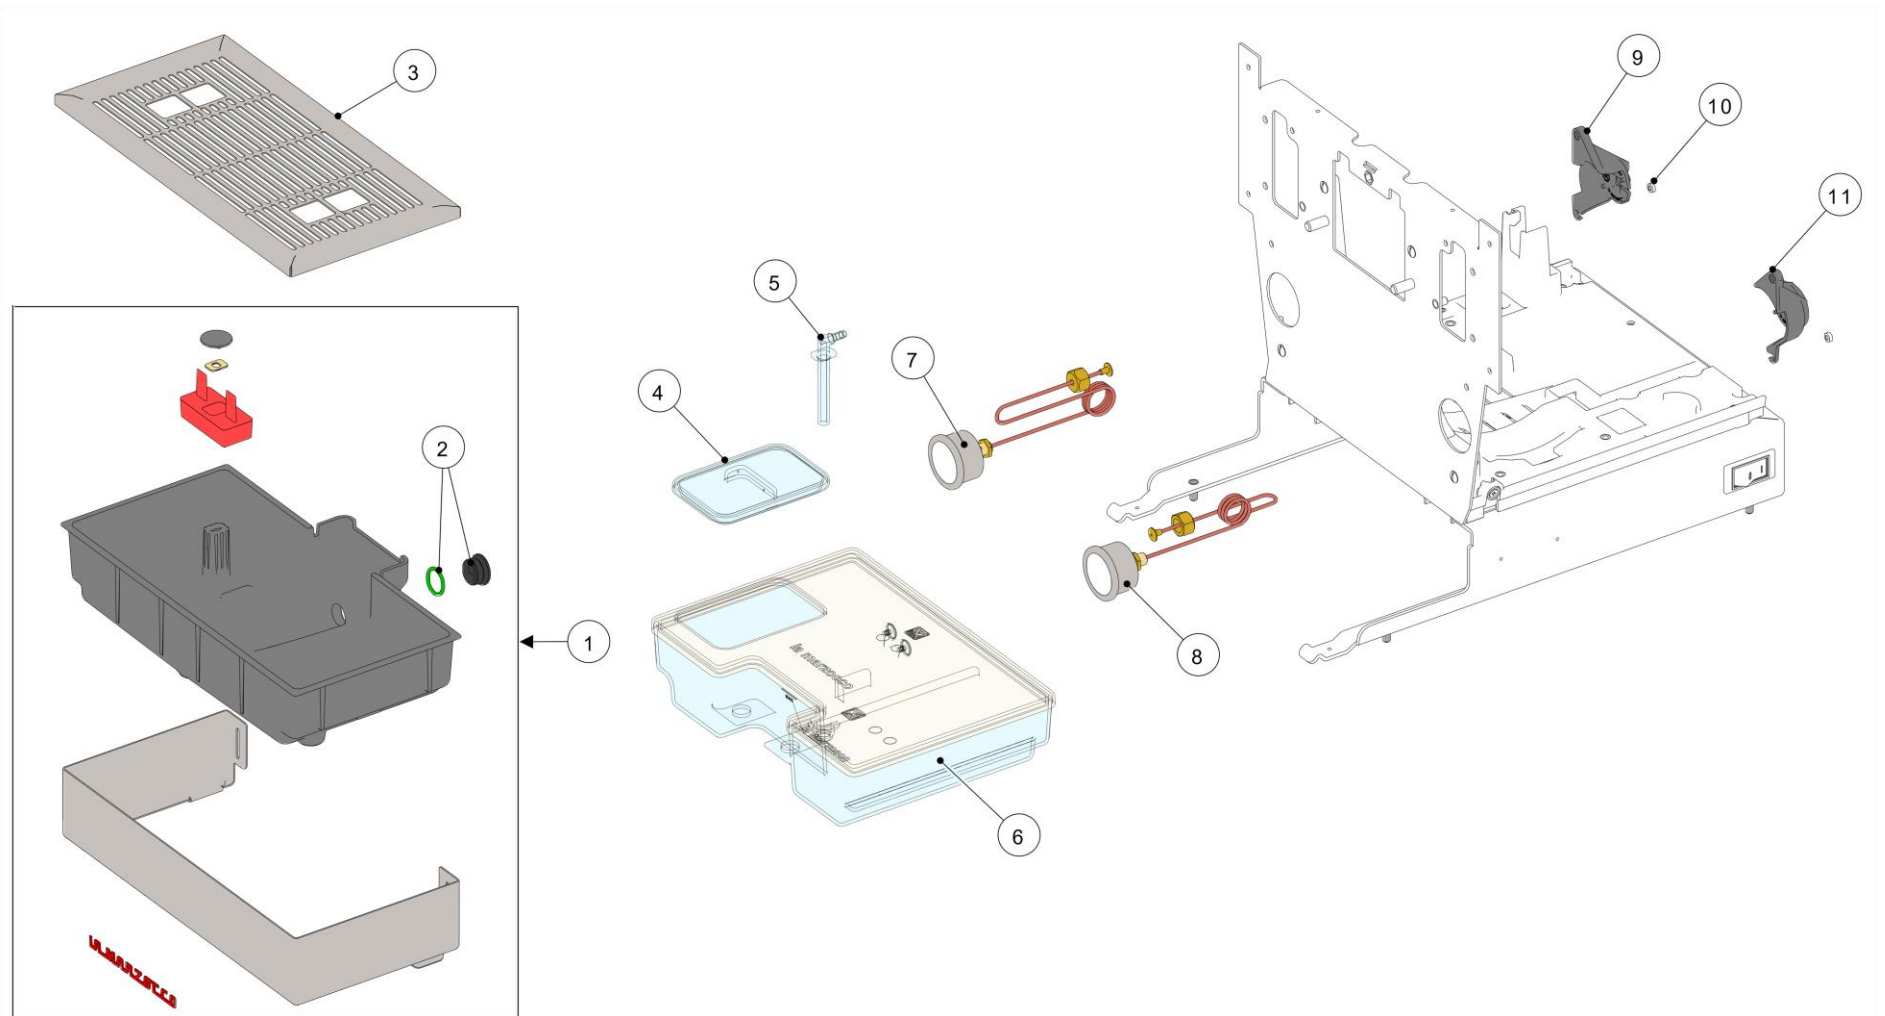

la marzocco

handmade in florence

BODY PANEL ASSEMBLY

Item	Part Number	Description
0008	C.1.753.62	PANEL BODY FRAME FRONT LMR WHITE
0008	C.1.753.60	PANEL BODY FRAME FRONT LMR BLACK
0008	C.1.753.56	PANEL BODY FRAME FRONT LMR YELLOW
0008	C.1.753.54	PANEL BODY FRAME FRONT LMR RED
0009	C.1.742	CLOSURE CUP WARMER LMR
0010	C.1.741	GRID CUP WARMER LMR
0011	C.1.752.63	BODY COVER ASSEMBLY LMR SKY BLUE
0011	C.1.752.54	BODY COVER ASSEMBLY LMR RED
0011	C.1.752.60	BODY COVER ASSEM. LMR MATTE BLACK
0011	C.1.752.71	BODY COVER ASSEMBLY LMR RAL9006
0011	C.1.752.56	BODY COVER ASSEMBLY LMR YELLOW
0011	C.1.752.62	BODY COVER ASSEMBLY LMR WHITE
0011	C.1.752	BODY COVER LMR
0012	CL41.R	KIT 4 FOOT D35X25 M6 ANTI-STAIN RUBBER
0013	C.1.750	BASE LMR
0014	F.9.018	MAGNET D12X4 W/HOLE 1,6 kgf NICKEL PLATE
0015	C.2.081.02	FRAME BASE LMR
0016	I.1.093	SCREW M4X14 PHILLIPS COUNTERSUNK S/S A2

la marzocco

handmade in florence

DRAIN BOX/WATER RESERVOIR ASSEMBLY

la marzocco

handmade in florence

DRAIN BOX/WATER RESERVOIR ASSEMBLY

Item	Part Number	Description
0001	SA727	DRAIN BOX STAINLESS STEEL LMR R W/COVER
0001	SA727.54	DRAIN BOX RED LMR W/COVER
0001	SA727.56	DRAIN BOX YELLOW LMR W/COVER
0001	SA727.60	DRAIN BOX BLACK LMR W/COVER
0001	SA727.62	DRAIN BOX WHITE LMR W/COVER
0001	SA727.63	DRAIN BOX BLUE LMR W/COVER LIGHT
0001	SA727.71	DRAIN BOX METAL GRAY LMR W/COVER
0002	F.2.018.R	DRAIN BOX NIPPLE CAP GS3 W/O-RING
0003	C.1.756.01	DRAIN GRATE LMR
0004	F.1.017.01	GS3 WATER RESERVOIR LID
0005	T.3.014	WATER DRAFT LMR
0006	A.7.032	WATER RESERVOIR WITH COVER LMR
0007	E.3.033.02	PRESSURE GAUGE 0-18 WHITE FLUSH MOUNTING
0008	E.3.034.01	PRESSURE GAUGE 0-3 WHITE FLUSH MOUNTING
0009	F.1.244.01	SUBSTAIN MANOMETER LFT MICRA
0010	DADOINOXM4	NUT M4 H3 WR? S/S A2
0011	F.1.243.01	SUBSTAIN MANOMETER RGT MICRA