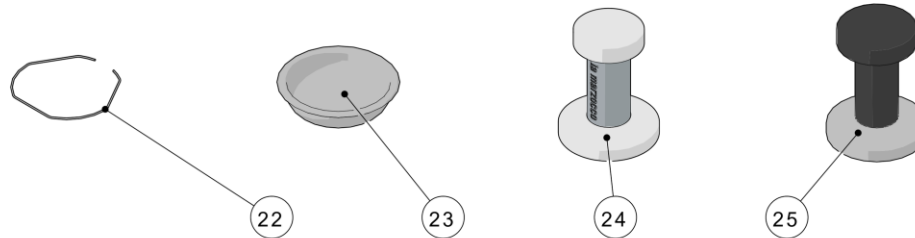

X - TESTED & CERTIFIED