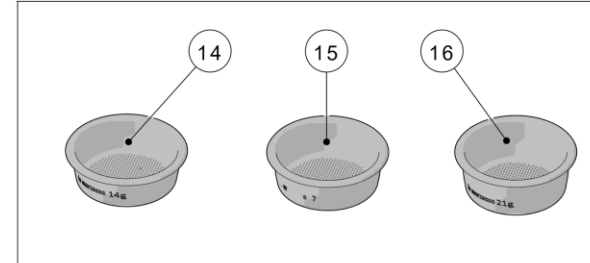

la marzocco

handmade in florence

FILTERS AND PORTAFILTERS

FOR LA MARZOCO SWIFT GRINDER

RIDGELESS

STANDARD VERSION

X - TESTED & CERTIFIED

la marzocco