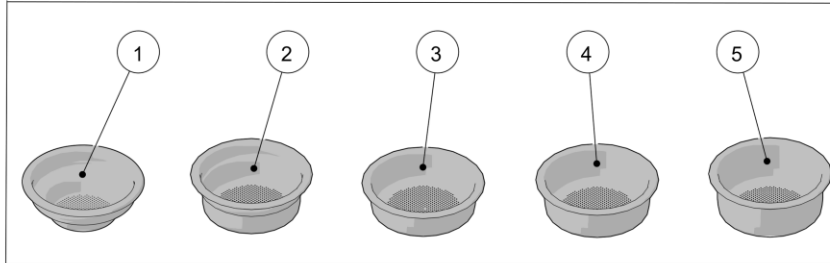

la marzocco

handmade in florence

FILTERS AND PORTAFILTERS

FOR LA MARZOCO SWIFT GRINDER