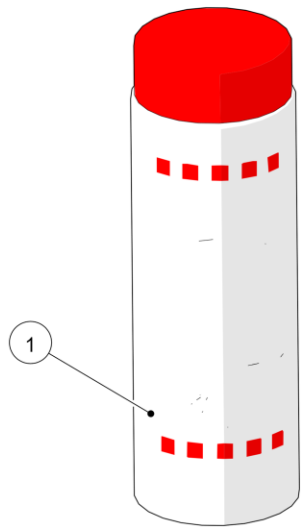

la marzocco

handmade in florence

HOSES AND ACCESSORIES