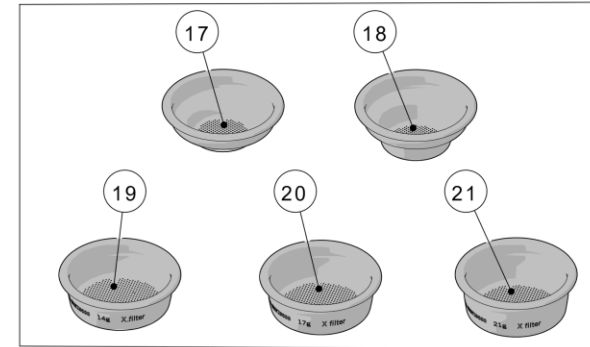

X - TESTED & CERTIFIED