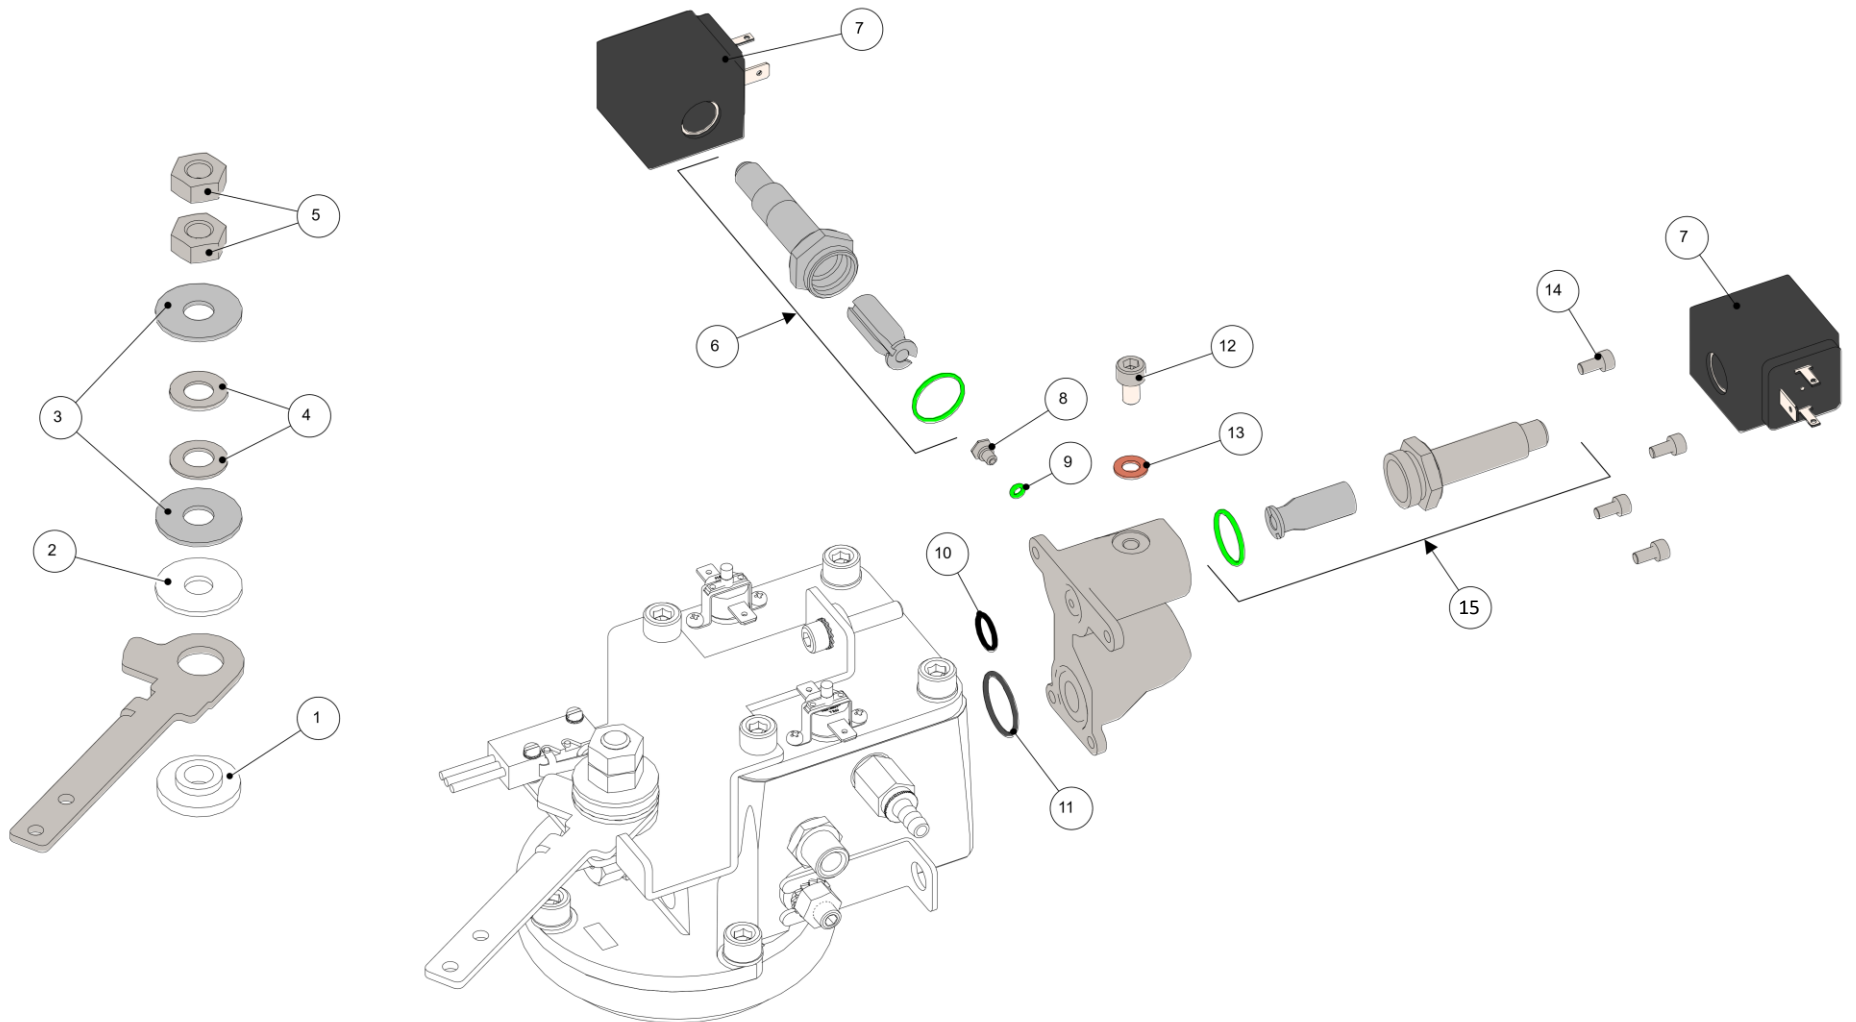

la marzocco

handmade in florence

COFFEE BOILER ASSEMBLY