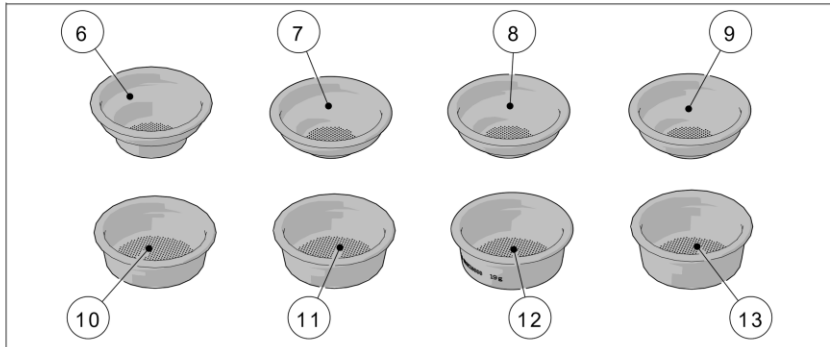

STANDARD VERSION