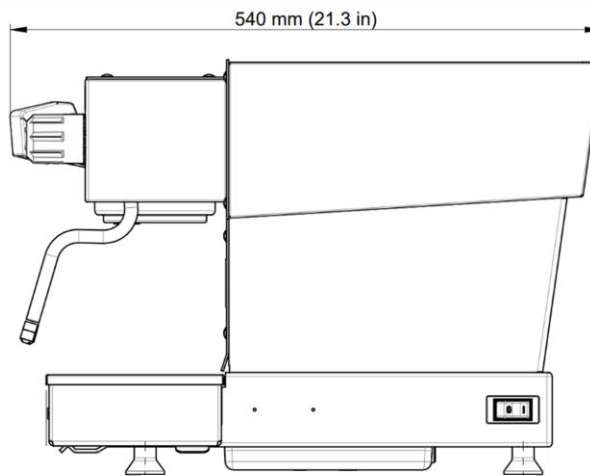

la marzocco

handmade in florence

SPECIFICATIONS

la marzocco

handmade in florence

SPECIFICATIONS

Width (cm/in)	36 / 14
Depth (cm/in)	54 / 21.3
Height (cm/in)	38 / 15
Weight (kg/lbs)	30 / 66
Voltage (VAC)	120 single ph
Wattage (max)	1800
Coffee Boiler Capacity (liters)	.17
Steam Boiler Capacity (liters)	3